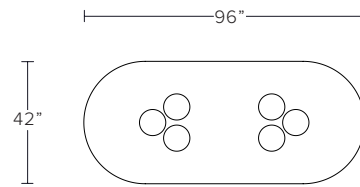

WARP DINING TABLE

WARP DINING TABLE

MODEL NO: 10320X01

Hand cast, thick glass crystal slab on sculpted, crushed metal base

AS SHOWN (IN PHOTO)

Long - 96"W x 42"D x 30"H

Glass - clear crystal

Metal - polished metal

DIMENSIONS

Long - 96"W x 42"D x 30"H

Round - 56"W x 30"H

custom sizing upon request

AVAILABLE FINISHES

Glass Crystal Color - clear, olivine*, smoke*, topaz*

Metal - natural metal, tarnished metal, aged blackened metal,
natural brass*, tarnished brass*, aged blackened brass*,
polished metal*, polished brass*

*premium finish - refer to price guide for additional charges

ADDITIONAL NOTES

96"

56"