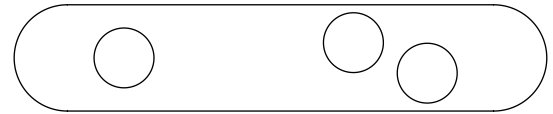

80"W x 16"D x 30"H

custom sizing upon request

AVAILABLE FINISHES

Glass Crystal Color - clear, olivine*, smoke*, topaz*

Metal - natural metal, tarnished metal, aged blackened metal,
natural brass*, tarnished brass*, aged blackened brass*,
polished metal*, polished brass*

*premium finish - refer to price guide for additional charges

ADDITIONAL NOTES

General lead time for standard finishes is 12-14 weeks. Updated lead times provided at time of formal quoting.

80"

16"

30"