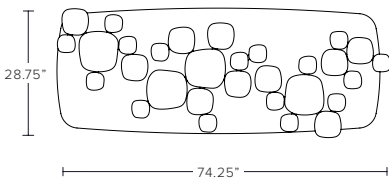

MULTI-MODULE CHANDELIER, 5 + 7 + 7 + 11