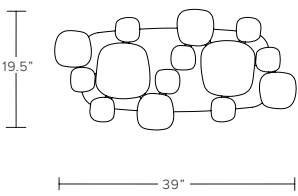

MULTI-MODULE CHANDELIER, 7 + 7