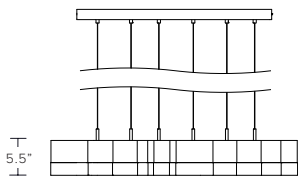

Glass - small - 4"W x 4"D x 5.5"H
medium - 6"W x 6"D x 5.5"H
large - 9"W x 8.75"D x 5.5"

Glass dimensions may vary slightly due to hand-poured process

CONFIGURATIONS

Standard canopy provided per standard module. Any combination of standard modules can be put together to create a custom multi module chandelier.

UL listed

3 PC MODULE

5 PC MODULE

7 PC MODULE

11 PC MODULE

MULTI-MODULE CHANDELIER, 7 + 7

MULTI-MODULE CHANDELIER, 7+11

MULTI-MODULE CHANDELIER, 5+7+11