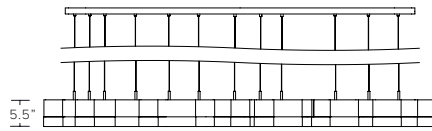

MULTI-MODULE CHANDELIER, 5 + 7 + 11 + 11