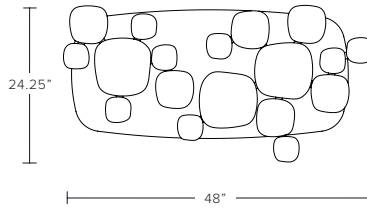

AS SHOWN (IN PHOTO)

Multi Module Chandelier, 5 + 7 + 11
Glass - clear crystal with iridescence
Metal - polished metal

DIMENSIONS

Available in four sizes:

3 piece - 10.5"W x 9.75"D x 5.5"H
5 piece - 15.5"W x 12.75"D x 5.5"H
7 piece - 20.25"W x 18.25"D x 5.5"H
11 piece - 30"W x 24.5"D x 5.5"H

Glass - small - 4"W x 4"D x 5.5"H
medium - 6"W x 6"D x 5.5"H
large - 9"W x 8.75"D x 5.5"

Glass dimensions may vary slightly due to hand-poured process

CONFIGURATIONS

Standard canopy provided per standard module. Any combination of standard modules can be put together to create a custom multi module chandelier.

6 suggested configurations below:

Multi module chandelier, 7 + 7 - 39"W x 19.5"D x 5.5"H
Multi module chandelier, 7 + 11 - 48"W x 24.25"D x 5.5"H
Multi module chandelier, 5 + 7 + 11 - 57.75"W x 27.5"D x 5.5"H
Multi module chandelier, 5 + 7 + 7 + 11 - 74.25"W x 28.75"D x 5.5"H
Multi module chandelier 5 + 7 + 11 + 11 - 81"W x 30"D x 5.5"H
Multi module chandelier, 5 + 5 + 7 + 11 + 11 - 96"W x 29.75"D x 5.5"H

UL listed

3 PC MODULE

5 PC MODULE

7 PC MODULE

11 PC MODULE

MULTI-MODULE CHANDELIER, 7 + 7

MULTI-MODULE CHANDELIER, 7+11

MULTI-MODULE CHANDELIER, 5+7+11