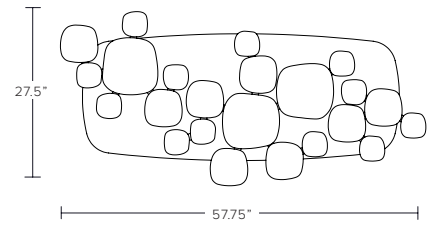

AS SHOWN (IN PHOTO)

Multi Module Chandelier, 5 + 7 + 11
Glass - clear crystal with iridescence
Metal - polished metal

DIMENSIONS

Available in four sizes:

3 piece - 10.5"W x 9.75"D x 5.5"H
5 piece - 15.5"W x 12.75"D x 5.5"H
7 piece - 20.25"W x 18.25"D x 5.5"H
11 piece - 30"W x 24.5"D x 5.5"H

Glass - small - 4"W x 4"D x 5.5"H
medium - 6"W x 6"D x 5.5"H
large - 9"W x 8.75"D x 5.5"

Glass dimensions may vary slightly due to hand-poured process

CONFIGURATIONS

Standard canopy provided per standard module. Any combination of standard modules can be put together to create a custom multi module chandelier.

6 suggested configurations below:

Multi module chandelier, 7 + 7 - 39"W x 19.5"D x 5.5"H
Multi module chandelier, 7 + 11 - 48"W x 24.25"D x 5.5"H
Multi module chandelier, 5 + 7 + 11 - 57.75"W x 27.5"D x 5.5"H
Multi module chandelier, 5 + 7 + 7 + 11 - 74.25"W x 28.75"D x 5.5"H
Multi module chandelier 5 + 7 + 11 + 11 - 81"W x 30"D x 5.5"H
Multi module chandelier, 5 + 5 + 7 + 11 + 11 - 96"W x 29.75"D x 5.5"H

UL listed

3 PC MODULE

5 PC MODULE

7 PC MODULE

11 PC MODULE

MULTI-MODULE CHANDELIER, 7 + 7

MULTI-MODULE CHANDELIER, 7+11

MULTI-MODULE CHANDELIER, 5+7+11