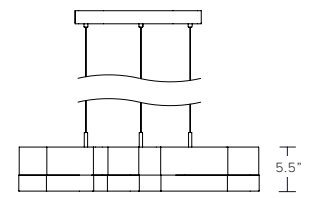

Glass - small - 4"W x 4"D x 5.5"H
medium - 6"W x 6"D x 5.5"H
large - 9"W x 8.75"D x 5.5"

Glass dimensions may vary slightly due to hand-poured process

CONFIGURATIONS

Standard canopy provided per standard module. Any combination of standard modules can be put together to create a custom multi module chandelier.

UL listed

3 PC MODULE

5 PC MODULE

7 PC MODULE

11 PC MODULE

MULTI-MODULE CHANDELIER, 7 + 7

MULTI-MODULE CHANDELIER, 7+11

MULTI-MODULE CHANDELIER, 5+7+11