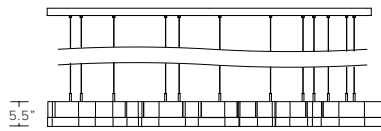

MULTI-MODULE CHANDELIER, 5 + 7 + 7 + 11