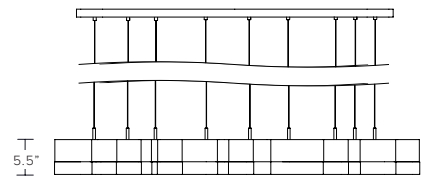

Glass - small - 4"W x 4"D x 5.5"H
medium - 6"W x 6"D x 5.5"H
large - 9"W x 8.75"D x 5.5"

Glass dimensions may vary slightly due to hand-poured process

CONFIGURATIONS

Standard canopy provided per standard module. Any combination of standard modules can be put together to create a custom multi module chandelier.

UL listed

3 PC MODULE

5 PC MODULE

7 PC MODULE

11 PC MODULE

MULTI-MODULE CHANDELIER, 7 + 7

MULTI-MODULE CHANDELIER, 7+11

MULTI-MODULE CHANDELIER, 5+7+11