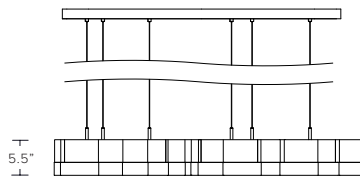

Glass - small - 4"W x 4"D x 5.5"H
medium - 6"W x 6"D x 5.5"H
large - 9"W x 8.75"D x 5.5"

Glass dimensions may vary slightly due to hand-poured process

CONFIGURATIONS

Standard canopy provided per standard module. Any combination of standard modules can be put together to create a custom multi module chandelier.

UL listed

3 PC MODULE

5 PC MODULE

7 PC MODULE

11 PC MODULE

MULTI-MODULE CHANDELIER, 7 + 7

MULTI-MODULE CHANDELIER, 7+11

MULTI-MODULE CHANDELIER, 5+7+11