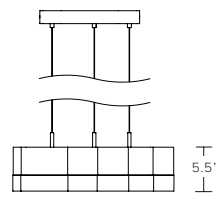

Glass - small - 4"W x 4"D x 5.5"H
medium - 6"W x 6"D x 5.5"H
large - 9"W x 8.75"D x 5.5"

Glass dimensions may vary slightly due to hand-poured process

CONFIGURATIONS

Standard canopy provided per standard module. Any combination of standard modules can be put together to create a custom multi module chandelier.

UL listed

3 PC MODULE

5 PC MODULE

7 PC MODULE

11 PC MODULE

MULTI-MODULE CHANDELIER, 7 + 7

MULTI-MODULE CHANDELIER, 7+11

MULTI-MODULE CHANDELIER, 5+7+11