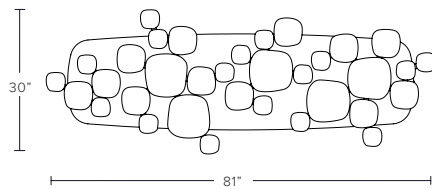

MULTI-MODULE CHANDELIER, 5 + 7 + 11 + 11