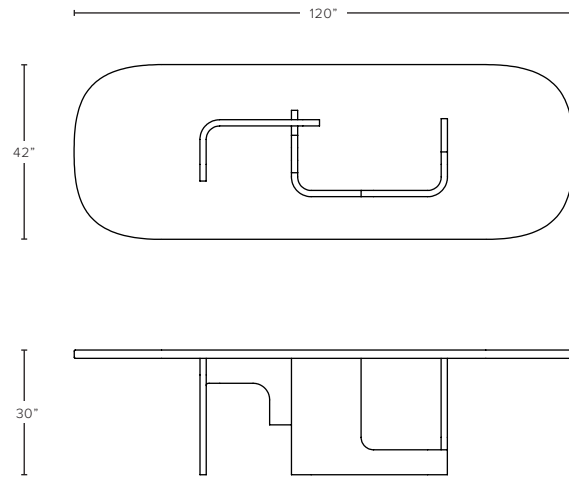

## AS SHOWN (IN PHOTO)

120"W x 42"D x 30"H  
Wood - natural oak

## DIMENSIONS

Available in two sizes:

8ft: 96"W x 42"D x 30"H  
10ft: 120"W x 42"D x 30"H  
12ft: 144"W x 42"D x 30"H

## ADDITIONAL NOTES

General lead time for standard finishes is 14-16 weeks. Updated lead times provided at time of formal quoting.

8FT

10FT

12FT