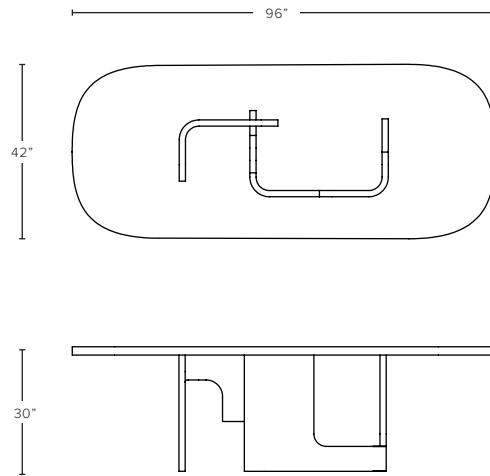

## AS SHOWN (IN PHOTO)

120"W x 42"D x 30"H  
Wood - natural oak

## DIMENSIONS

Available in three sizes:

8ft: 96"W x 42"D x 30"H  
10ft: 120"W x 42"D x 30"H  
12ft: 144"W x 42"D x 30"H

## ADDITIONAL NOTES

General lead time for standard finishes is 14-16 weeks. Updated lead times provided at time of formal quoting.

8FT

10FT

12FT