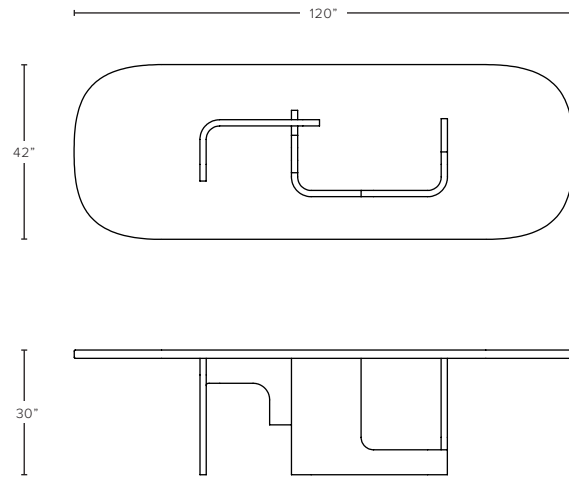

## AS SHOWN (IN PHOTO)

120"W x 42"D x 30"H  
Wood - natural oak

## DIMENSIONS

Available in three sizes:

8ft: 96"W x 42"D x 30"H  
10ft: 120"W x 42"D x 30"H  
12ft: 144"W x 42"D x 30"H

## ADDITIONAL NOTES

General lead time for standard finishes is 14-16 weeks. Updated lead times provided at time of formal quoting.

8FT

10FT

12FT