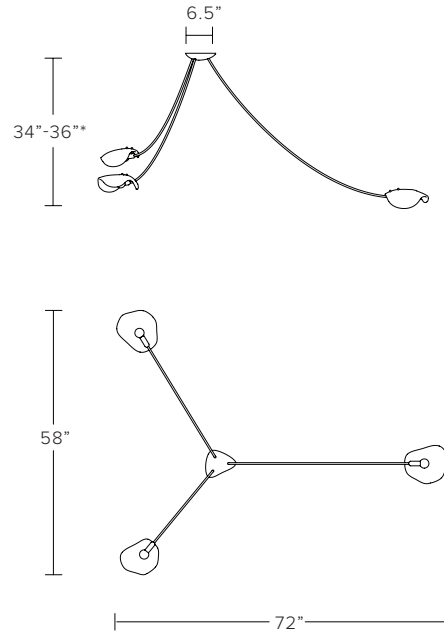

TIDAL CHANDELIER

TIDAL CHANDELIER

MODEL NO: 10180X01

Hand cast, sculpted glass crystal pieces suspended from curved metal stems flowing from a hand forged, organic mounting canopy.

AS SHOWN (IN PHOTO)

5 Piece "Low" - approx. dimensions 104"W x 70"D x 34"-36"H*
Glass - clear
Metal - natural brass

DIMENSIONS

Available in four sizes

3 Piece "High" - 3 glass pieces
approx. dimensions 72"W x 58"D x 22"-24"H*

3 Piece "Low" - 3 glass pieces
approx. dimensions 72"W x 58"D x 34"-36"H*

5 Piece "High" - 5 glass pieces
approx. dimensions 104"W x 70"D x 22"-24"H*

5 Piece "Low" - 5 glass pieces
approx. dimensions 104"W x 70"D x 34"-36"H*

Glass - large approx. 9.5"W x 8"H
small approx. 8.5"W x 7"H

Glass dimensions may vary slightly due to sculpted process

*Due to the sculpted process of the glass, the OAD will fall with the 2" range specified

UL listed

3 PIECE "HIGH", 72"W x 58"D x 22"-24"H*

3 PIECE "LOW", 72"W x 58"D x 34"-36"H*

5 PIECE "HIGH", 104"W x 70"D x 22"-24"H*

5 PIECE "LOW", 104"W x 70"D x 34"-36"H*