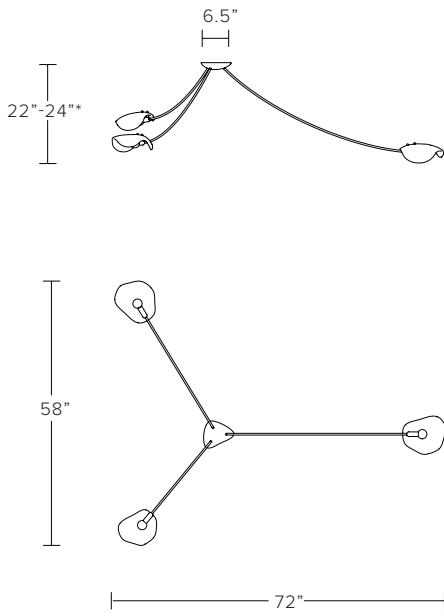

TIDAL CHANDELIER

TIDAL CHANDELIER

MODEL NO: 10180X01

Hand cast, sculpted glass crystal pieces suspended from curved metal stems flowing from a hand forged, organic mounting canopy.

AS SHOWN (IN PHOTO)

5 Piece "Low" - approx. dimensions 104"W x 70"D x 34"-36"H*
Glass - clear
Metal - natural brass

DIMENSIONS

Available in four sizes

3 Piece "High" - 3 glass pieces
approx. dimensions 72"W x 58"D x 22"-24"H*

3 Piece "Low" - 3 glass pieces
approx. dimensions 72"W x 58"D x 34"-36"H*

5 Piece "High" - 5 glass pieces
approx. dimensions 104"W x 70"D x 22"-24"H*

5 Piece "Low" - 5 glass pieces
approx. dimensions 104"W x 70"D x 34"-36"H*

Glass - large approx. 9.5"W x 8"H
small approx. 8.5"W x 7"H

Glass dimensions may vary slightly due to sculpted process

*Due to the sculpted process of the glass, the OAD will fall with the 2" range specified

UL listed

3 PIECE "HIGH", 72"W x 58"D x 22"-24"H*

3 PIECE "LOW", 72"W x 58"D x 34"-36"H*

5 PIECE "HIGH", 104"W x 70"D x 22"-24"H*

5 PIECE "LOW", 104"W x 70"D x 34"-36"H*