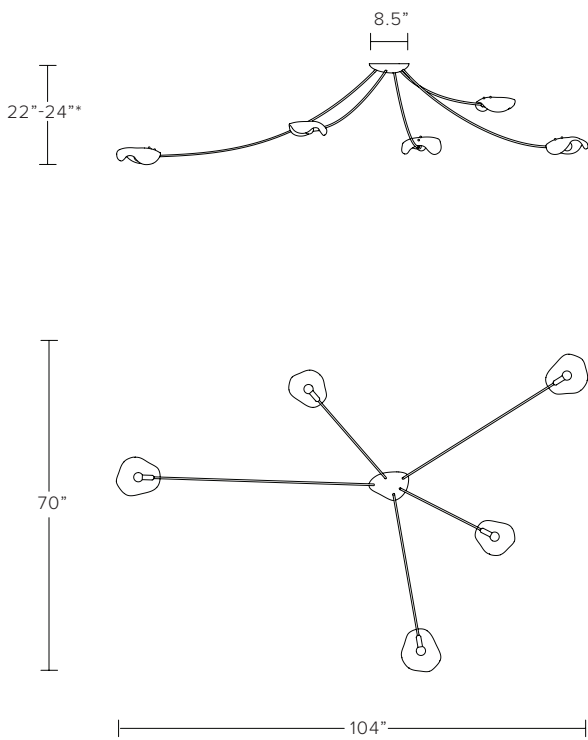

TIDAL CHANDELIER

TIDAL CHANDELIER

MODEL NO: 10180X01

Hand cast, sculpted glass crystal pieces suspended from curved metal stems flowing from a hand forged, organic mounting canopy.

AS SHOWN (IN PHOTO)

5 Piece "Low" - approx. dimensions 104"W x 70"D x 34"-36"H*
Glass - clear
Metal - natural brass

DIMENSIONS

Available in four sizes

3 Piece "High" - 3 glass pieces
approx. dimensions 72"W x 58"D x 22"-24"H*

3 Piece "Low" - 3 glass pieces
approx. dimensions 72"W x 58"D x 34"-36"H*

5 Piece "High" - 5 glass pieces
approx. dimensions 104"W x 70"D x 22"-24"H*

5 Piece "Low" - 5 glass pieces
approx. dimensions 104"W x 70"D x 34"-36"H*

Glass - large approx. 9.5"W x 8"H
small approx. 8.5"W x 7"H

Glass dimensions may vary slightly due to sculpted process

*Due to the sculpted process of the glass, the OAD will fall with the 2" range specified

UL listed

3 PIECE "HIGH", 72"W x 58"D x 22"-24"H*

3 PIECE "LOW", 72"W x 58"D x 34"-36"H*

5 PIECE "HIGH", 104"W x 70"D x 22"-24"H*

5 PIECE "LOW", 104"W x 70"D x 34"-36"H*