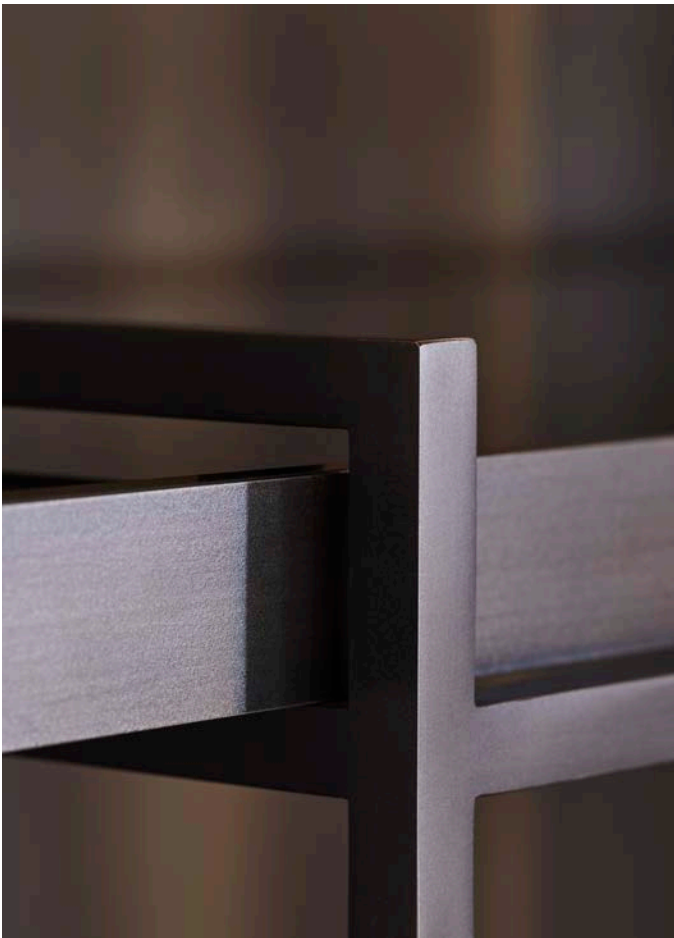

JOHN POMP

OBSIDIAN ÉTAGÈRE

OBSIDIAN ÉTAGÈRE

MODEL NO: JPSOE-01

Open-style shelving unit with brass embellishments and four floating obsidian black glass shelves

AS SHOWN (IN PHOTO)

Light oil rubbed blackened steel frame and edge banding with brass embellishments and four floating obsidian black glass shelves

DIMENSIONS

Overall - 60"L x 16.5"D x 66"H

AVAILABLE FINISHES

Frame - oil rubbed blackened steel or light oil rubbed blackened steel

Edge banding - oil rubbed blackened steel, light oil rubbed blackened steel or satin brass

Glass - obsidian black glass

ADDITIONAL NOTES

Lead time is 8-10 weeks. Custom sizing available upon request.